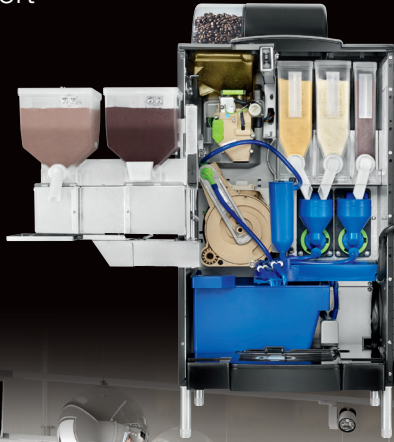

## KREA TOUCH: DISTINCTIVE, MODERN, ELEGANT

Krea Touch is the new elegant model which enriches the Necta Horeca family. Appealing design, decorative light, chrome frames, shiny black surfaces, unrivalled performance make Krea Touch the ideal solution for your coffee break. The wide touchscreen and the user friendly interface allow a high number of selections, flexible and customized recipes management, customers branding and promotional videos management.

### TECHNICAL INNOVATIONS

- 7" HD Touchscreen
- New electronic platform
- LAN, Wifi & Bluetooth and 3G as option to be connected to the cloud platform
- Same reliable internal components as the current Krea
- New wider cup room, easy to clean
- Stainless steel delivery area with tiltable metal cup support

### FEATURES

HEIGHT	30 in
WIDTH	16.25 in
DEPTH	22.25 in
DEPTH WITH DOOR OPEN	37.75 in
WEIGHT	90 lb
POWER SUPPLY VOLTAGE	120 V
POWER SUPPLY FREQUENCY	60 HZ
INSTALLED POWER	1300 W

### CAPACITY

COFFEE BEANS	2.25 lb
MILK	2 lb
CHOCOLATE	3 lb
SOLUBLE DECAF OR CHAI TEA	0.7 lb
FRENCH VANILLA	3 lb
GROUND COFFEE	2.2 lb

**EVOCA USA, LLC**  
8700 Brookpark Road  
Cleveland OH 44129 USA  
Ph. 800 321 2511 • Fax 216 706 7381